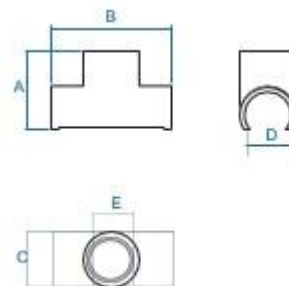

MEDIDAS (MM)	A	B	C	D
20mm	21,6	37,2	27,0	20,0
25mm	28,4	47,0	33,4	25,0
32mm	32,5	46,0	40,3	32,0
50mm	50,4	66,0	62,0	50,0

PRODUTO: TAPA FURO LUVA ESGOTO

2 - ESGOTO

Tamanho:	Peso:	Cor:	Cód. de Barras:	Ref:
50mm	48g	Branco	7898648036191	2052
100mm	98g	Branco	7898648036184	2053

MEDIDAS (MM)	A	B	C	D
50mm	50,0	66,0	62,0	50,7
100mm	85,0	110,0	105,0	101,6

TEE

DIMENSÕES

3 - SOLDÁVEL

PRODUTO: TAPA FURO TEE SOLDÁVEL

Tamanho:	Peso:	Cor:	Cód. de Barras:	Ref:
20mm	14g	Marrom	7898942379635	929
25mm	19g	Marrom	7898942379642	930
32mm	37g	Marrom	7898942379659	931
50mm	109g	Marrom	7898942379666	932
50x25mm	52g	Marrom	7898648036436	2185

MEDIDAS (MM)	A	B	C	D	E
20mm	38,0	52,0	27,0	20,0	20,0
25mm	39,7	64,7	31,6	25,0	25,0
32mm	55,0	77,9	40,5	32,0	32,0
50mm	82,0	111,8	62,7	50,0	50,0
50X25mm	65,0	66,0	62,0	50,0	25,0

PRODUTO: TAPA FURO TEE ROSCA

MEDIDAS (MM)	A	B	C	D	E
20mm x 1/2"	36,0	52,0	25,0	20,0	1/2"
25mm x 1/2"	38,5	64,8	31,7	25,0	1/2"
25mm x 3/4"	40,0	64,8	37,5	25,0	3/4"
32mm x 3/4"	55,0	78,0	38,0	32,0	3/4"

PRODUTO: TAPA FURO TEE ESGOTO

5 - ESGOTO