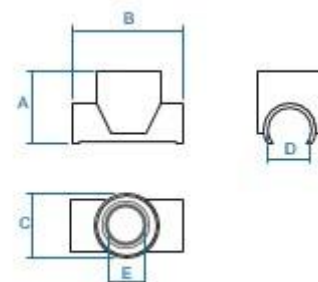

MEDIDAS (MM)	A	B	C	D
50mm	50,0	66,0	62,0	50,7
100mm	85,0	110,0	105,0	101,6

TEE

DIMENSÕES

3 - SOLDÁVEL

PRODUTO: TAPA FURO TEE SOLDÁVEL

Tamanho:	Peso:	Cor:	Cód. de Barras:	Ref:
20mm	14g	Marrom	7898942379635	929
25mm	19g	Marrom	7898942379642	930
32mm	37g	Marrom	7898942379659	931
50mm	109g	Marrom	7898942379666	932
50x25mm	52g	Marrom	7898648036436	2185

MEDIDAS (MM)	A	B	C	D	E
20mm	38,0	52,0	27,0	20,0	20,0
25mm	39,7	64,7	31,6	25,0	25,0
32mm	55,0	77,9	40,5	32,0	32,0
50mm	82,0	111,8	62,7	50,0	50,0
50X25mm	65,0	66,0	62,0	50,0	25,0

PRODUTO: TAPA FURO TEE ROSCA

4 - ROSCA

Tamanho:	Peso:	Cor:	Cód. de Barras:	Ref:
20mm x 1/2"	37g	Azul	7898942379673	933
25mm x 1/2"	43g	Azul	7898942379697	935
25mm x 3/4"	52g	Azul	7898942379680	934
32mm x 3/4"	70g	Azul	7898942379703	936

MEDIDAS (MM)	A	B	C	D	E
20mm x 1/2"	36,0	52,0	25,0	20,0	1/2"
25mm x 1/2"	38,5	64,8	31,7	25,0	1/2"
25mm x 3/4"	40,0	64,8	37,5	25,0	3/4"
32mm x 3/4"	55,0	78,0	38,0	32,0	3/4"

PRODUTO: TAPA FURO TEE ESGOTO

5 - ESGOTO